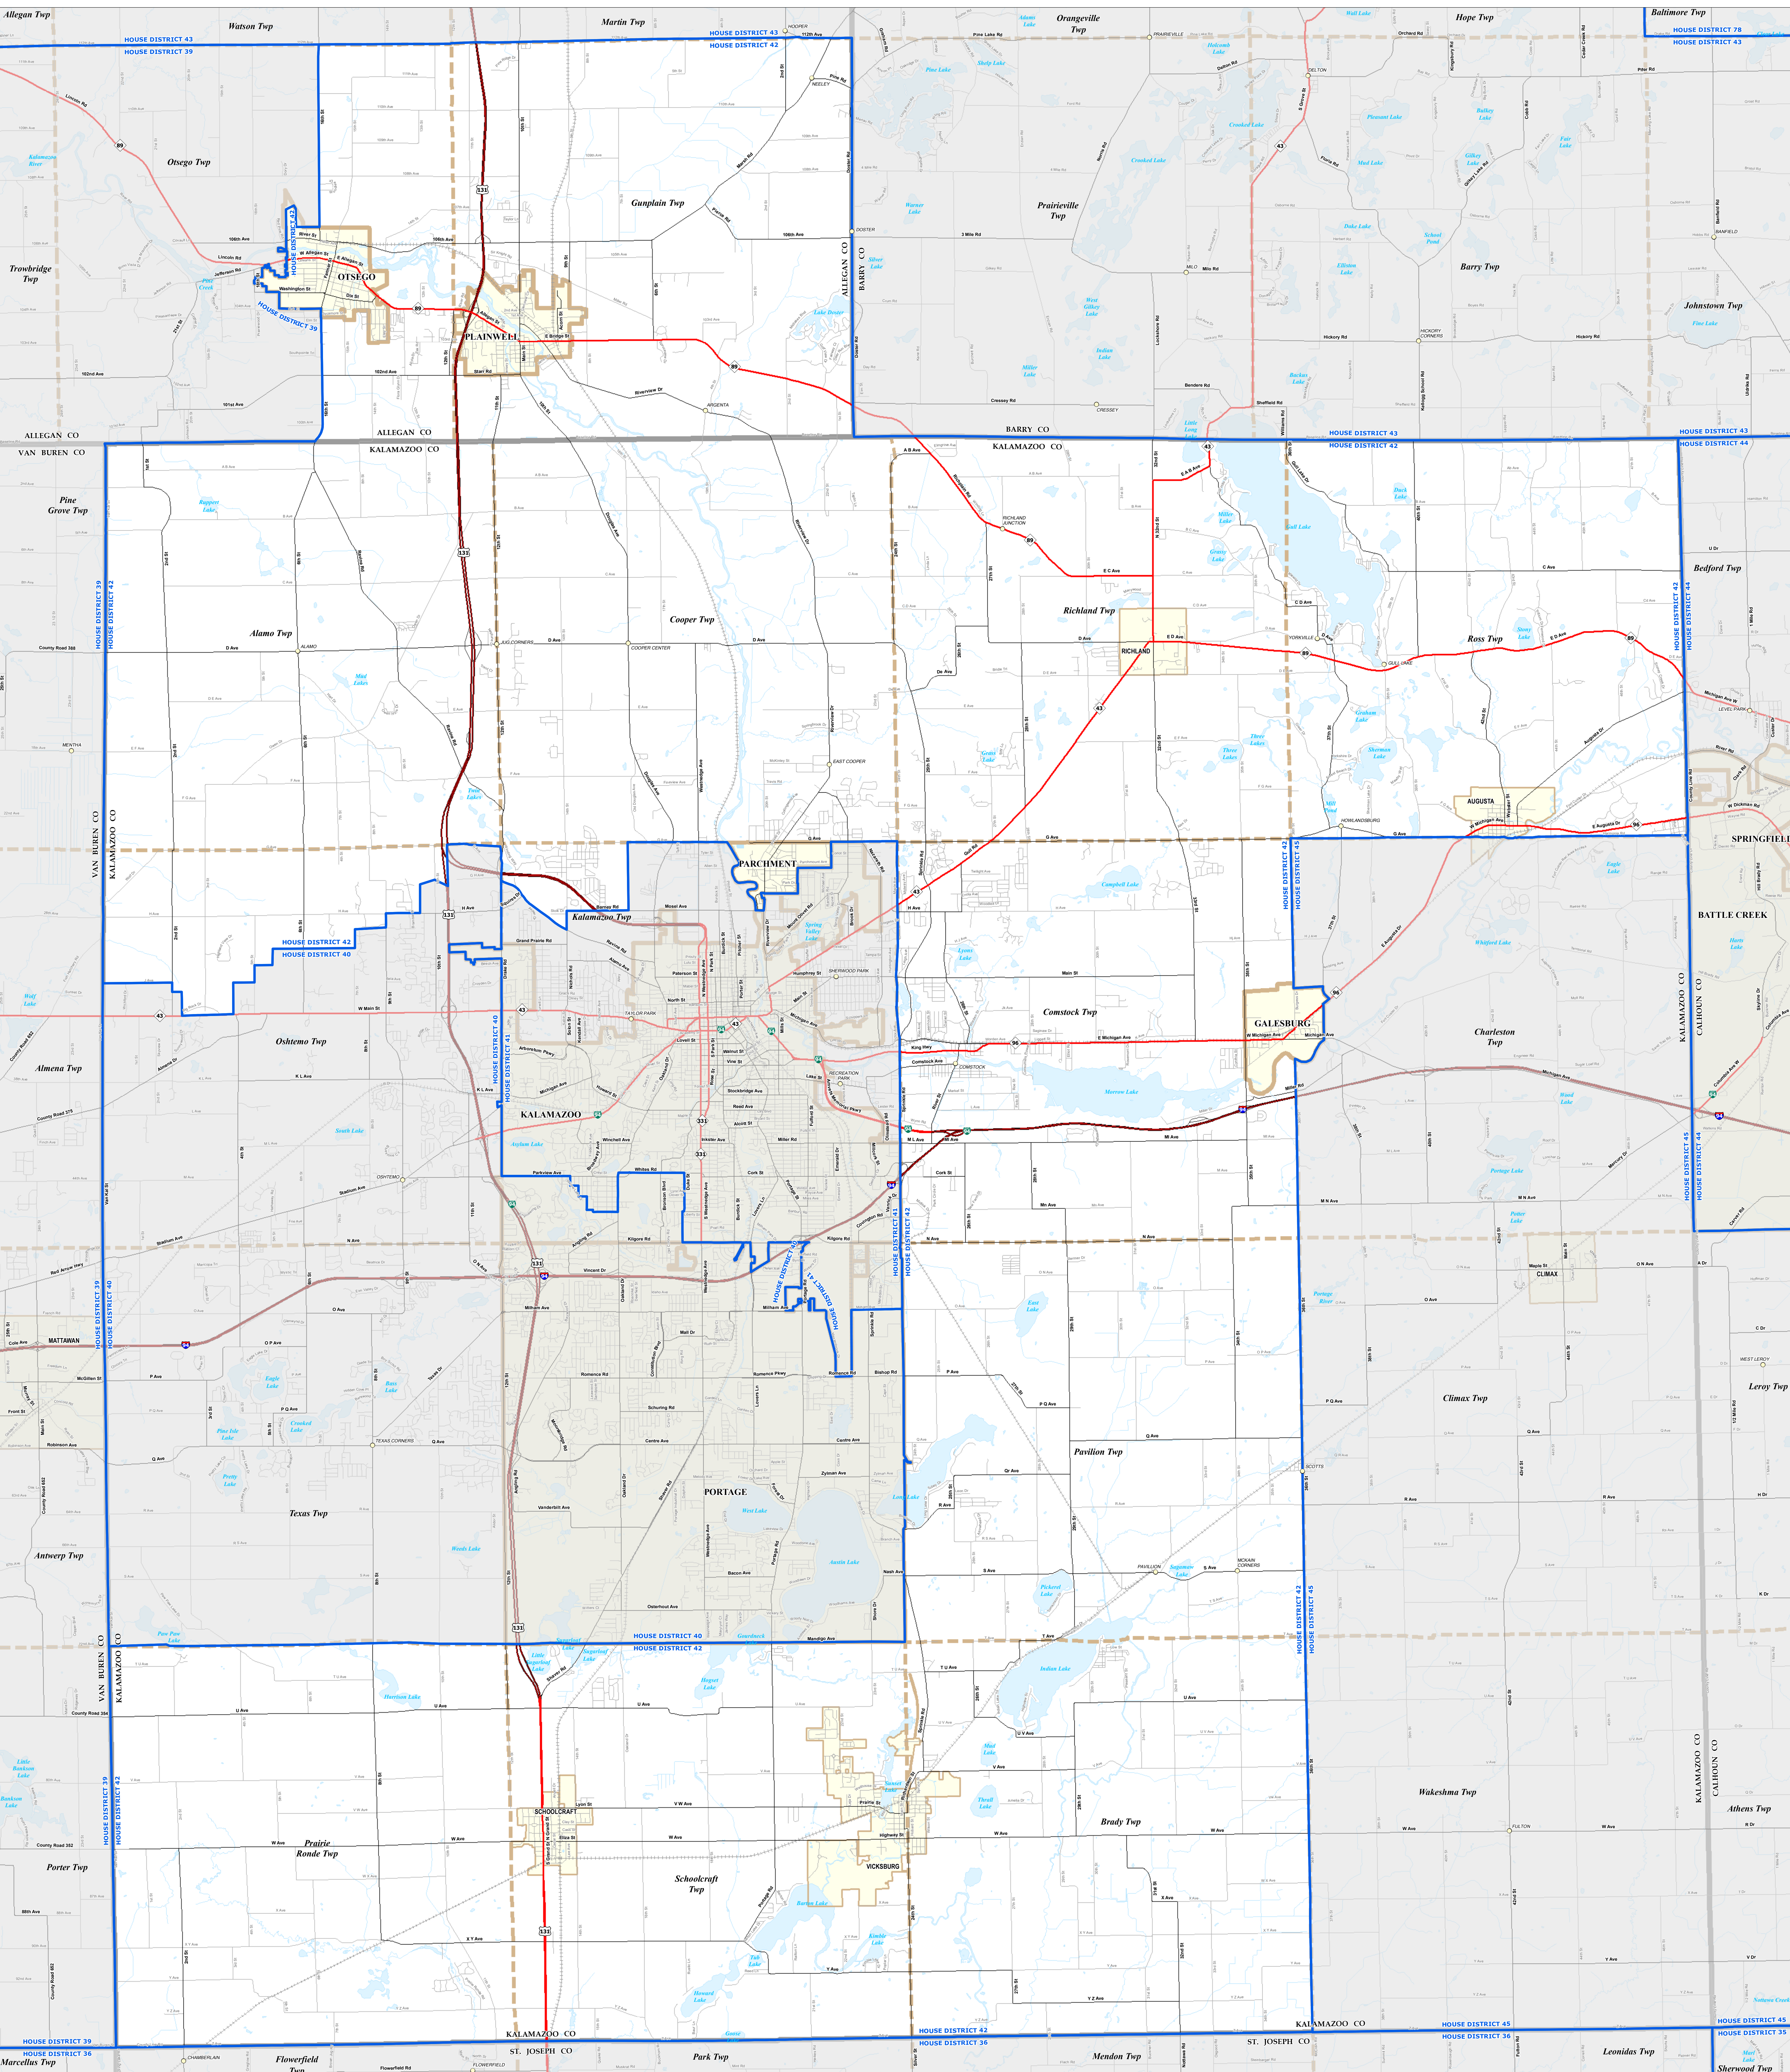

MICHIGAN STATE HOUSE DISTRICT 42

2021 Apportionment Plan

Legend

- House District
- Township
- Freeway
- Railroad
- City
- County
- Highway
- Water Feature
- Village
- State
- Primary Road
- River, Stream, or Drain
- Unincorporated Place
- Local Road